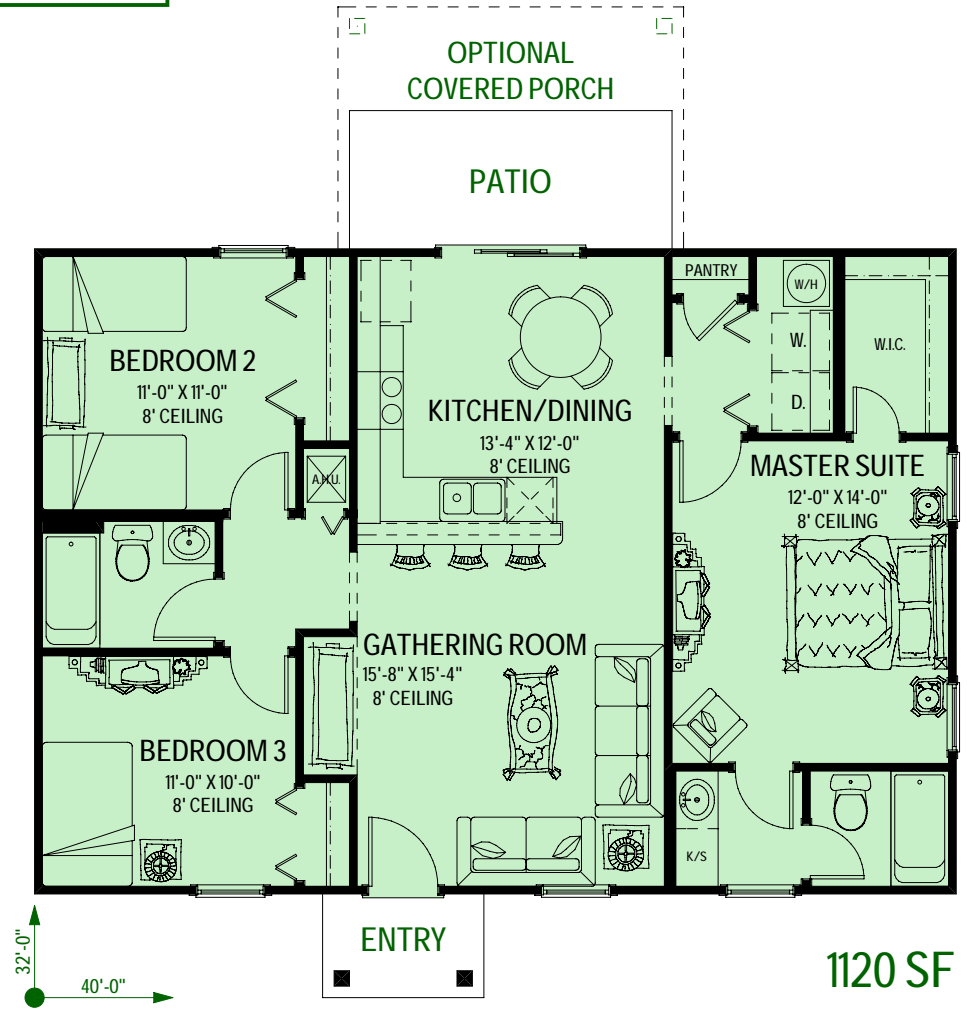

RESIDENCE ONE

building on
50 years
of dostie
family tradition

STARTING FROM
\$69,900
ON YOUR LOT!

FRONT ELEVATION

1/4" EQUALS 1'-0"

REGAL

FRONT ELEVATION

1/4" EQUALS 1'-0"

TRADITIONAL

32'-0"
40'-0"

FLOOR PLAN

1120 SF

RESIDENCE ONE