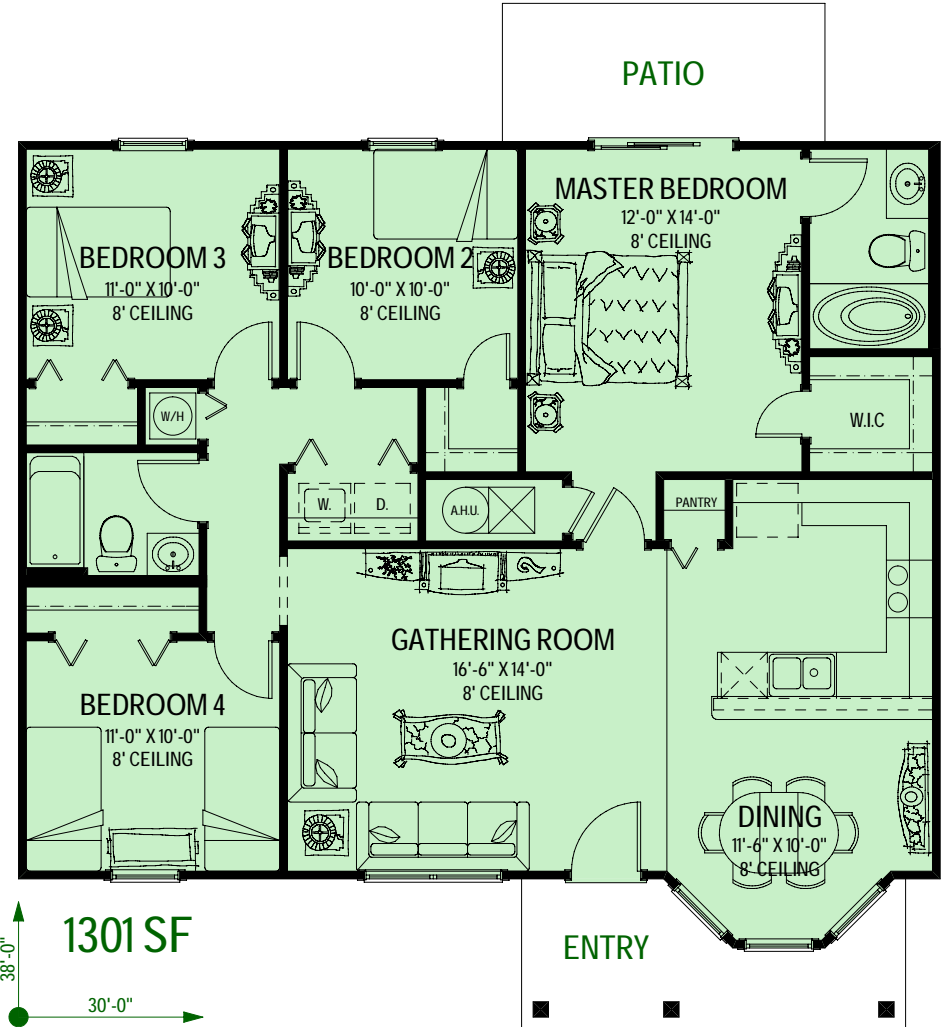

building on
50 years
of dostie
family tradition

RESIDENCE SEVEN

STARTING FROM \$89,900 ON YOUR LOT!

FRONT ELEVATION

1/4" EQUALS 1'-0"

TRADITIONAL

FRONT ELEVATION

1/4" EQUALS 1'-0"

TRADITIONAL

RESIDENCE SEVEN