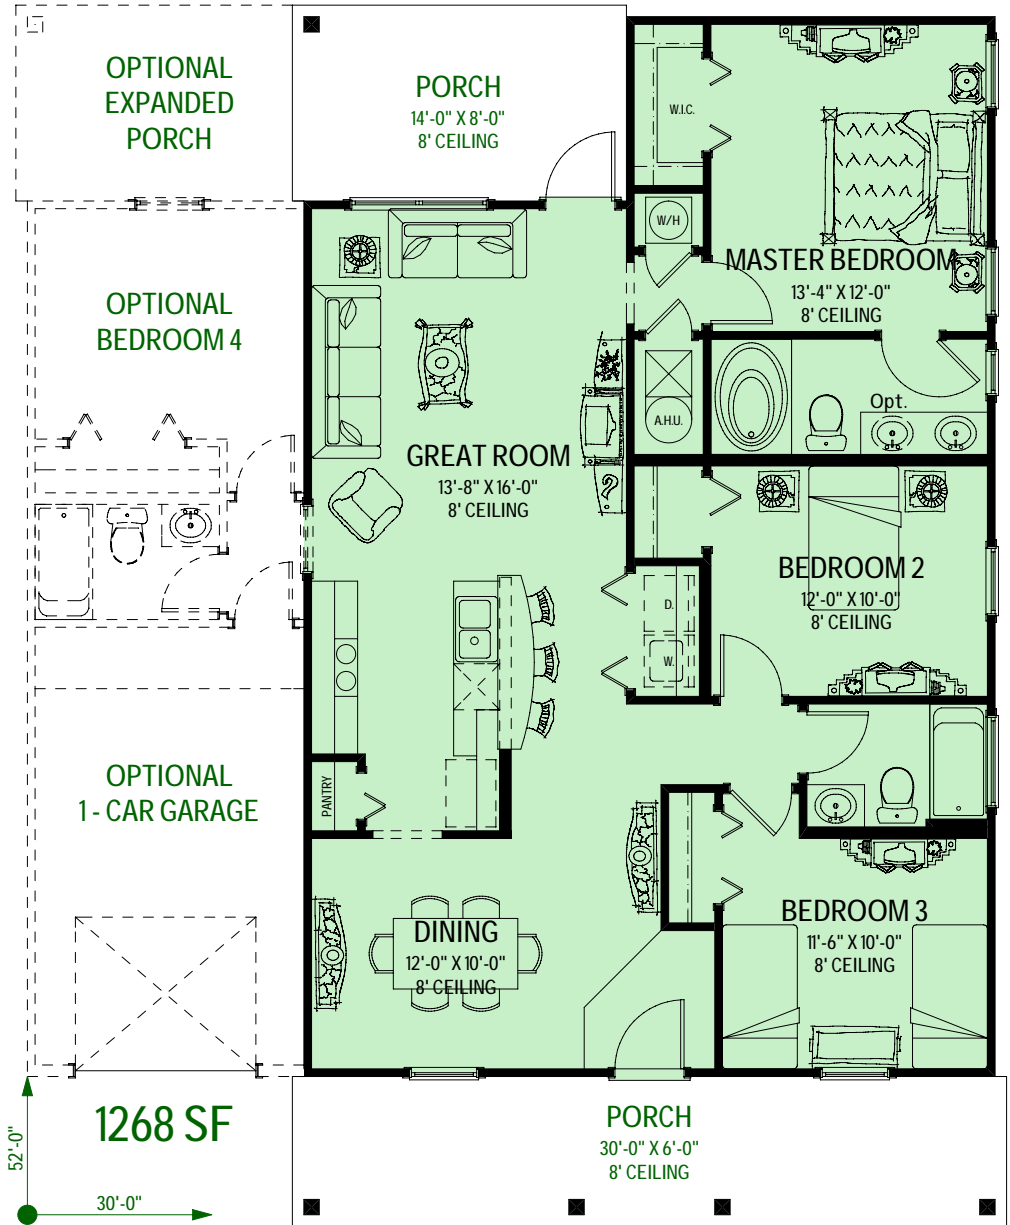

# RESIDENCE THREE

FRONT ELEVATION

1/4" EQUALS 1'-0"

CRAFTSMAN

building on  
**50** years  
of dostie  
family tradition

FRONT ELEVATION

1/4" EQUALS 1'-0"

FOLK VICTORIAN

FLOOR PLAN

RESIDENCE THREE

**STARTING FROM \$88,900 ON YOUR LOT!**