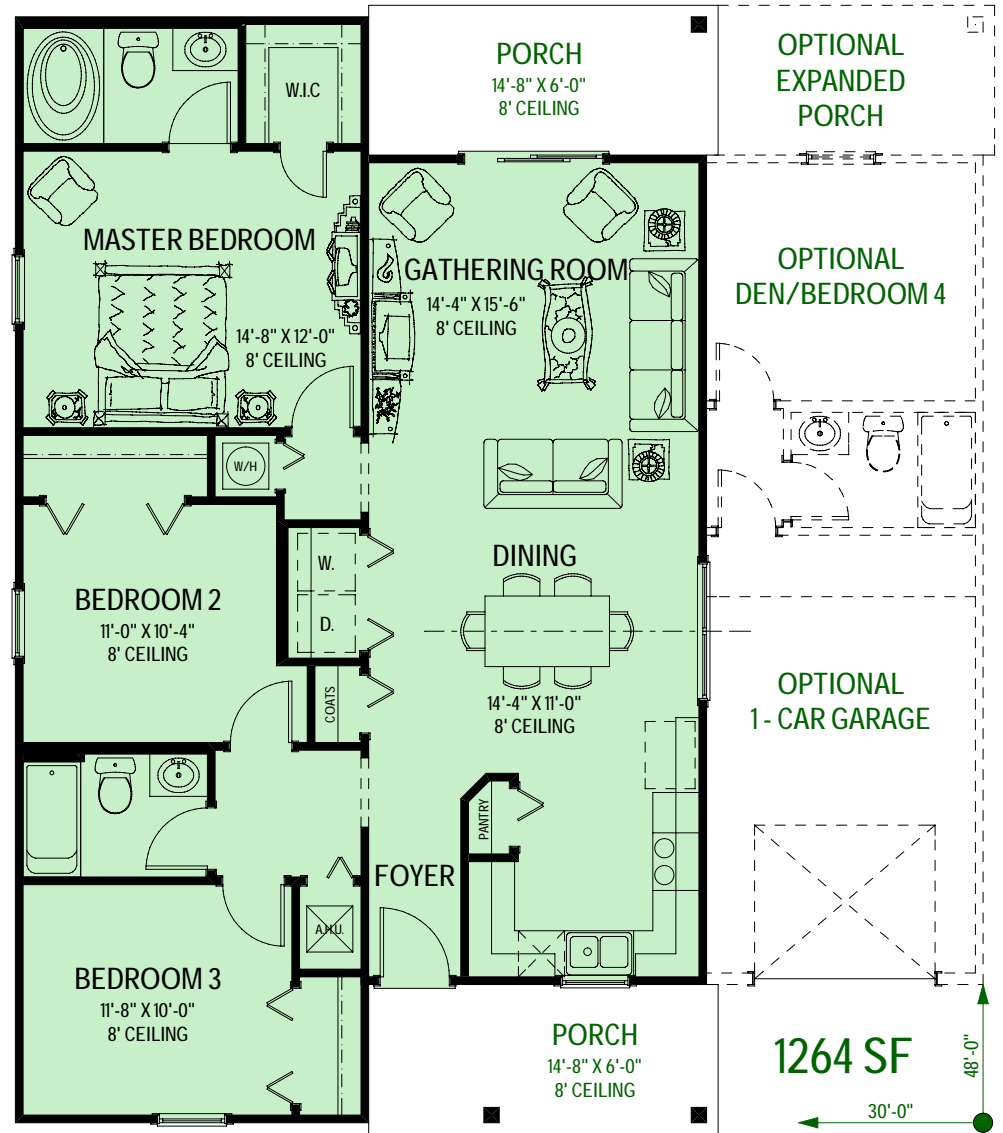

RESIDENCE TWO

FRONT ELEVATION

1/4" EQUALS 1'-0"

CRAFTSMAN

building on
50 years
of dostie
family tradition

FRONT ELEVATION

1/4" EQUALS 1'-0"

FOLK VICTORIAN

FLOOR PLAN

RESIDENCE TWO

STARTING FROM \$86,900 ON YOUR LOT!